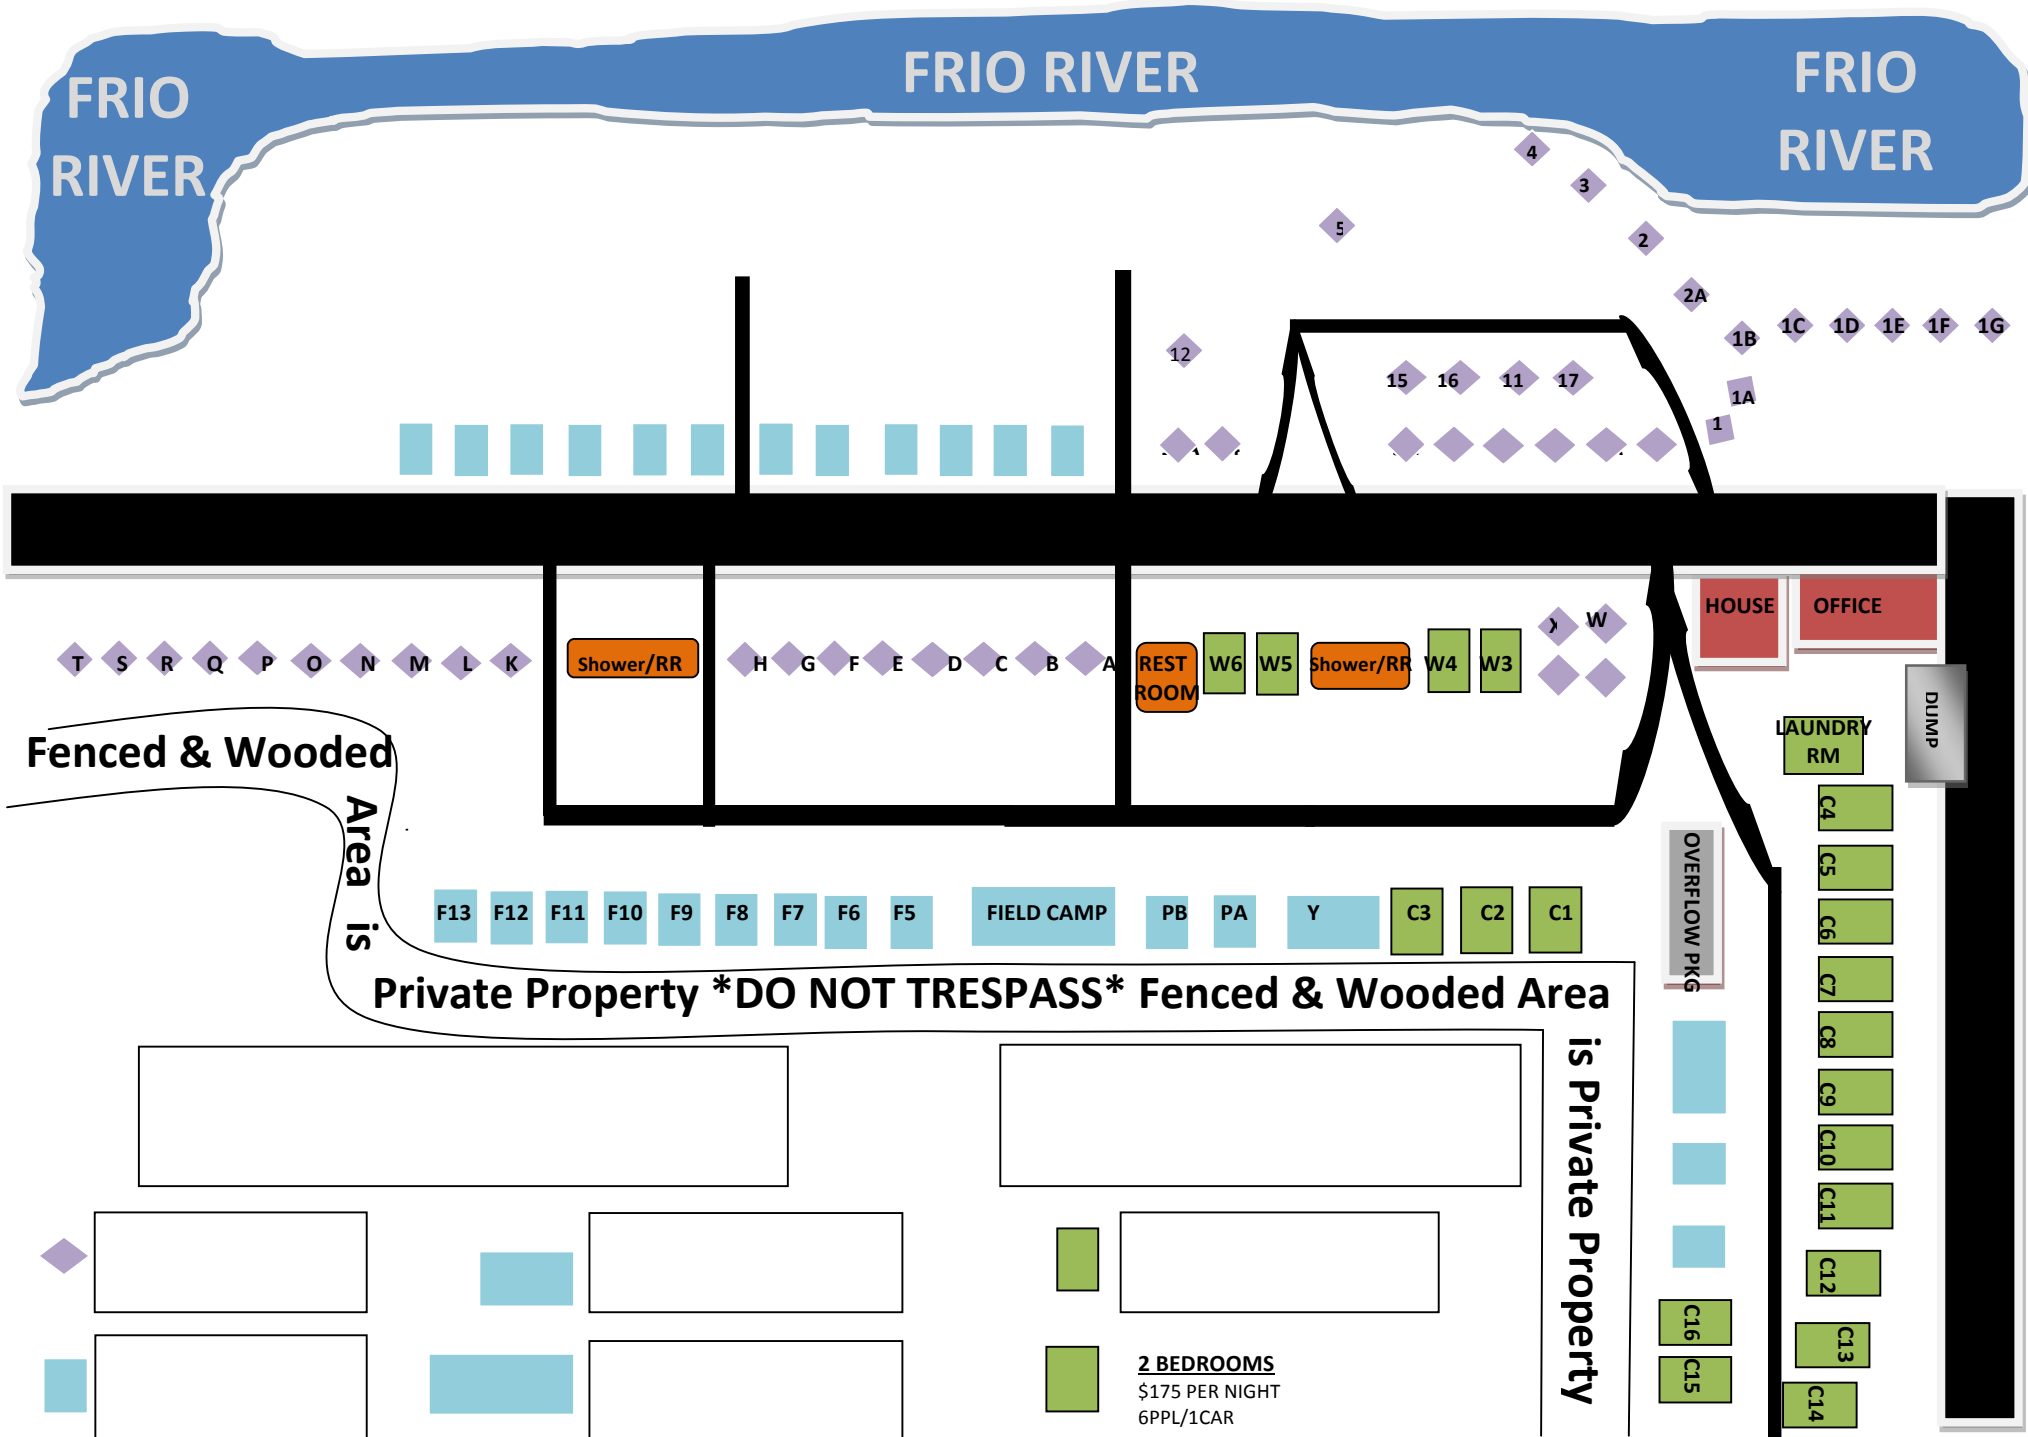

CAMP RIVER VIEW

Fenced & Wooded Area is

Area is

Private Property *DO NOT TRESPASS* Fenced & Wooded Area

is Private Property

2 BEDROOMS
\$175 PER NIGHT
6PPL/1CAR